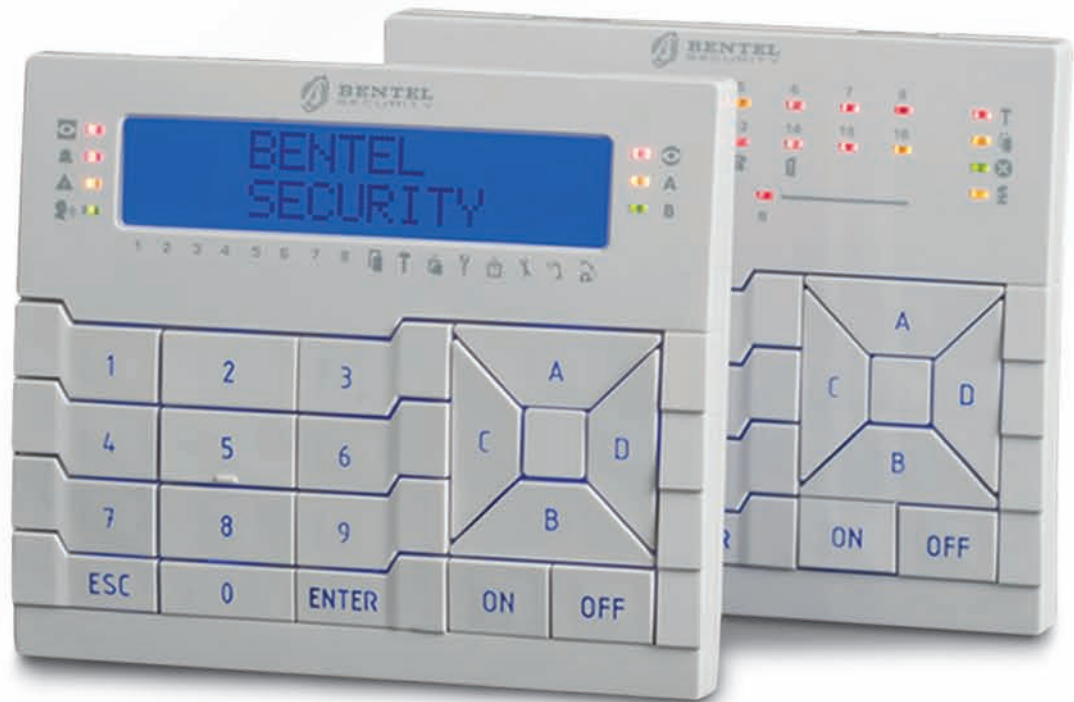

BENTEL
SECURITY

PREMIUM LINE KEYPADS

- Two versions: LCD, LED
- Blu display with regulation of the contrast to optimize the legibility in different conditions of environment's illumination
- Surface mounting and flush mounting with dedicated accessory BKP-BOX
- Key reader function thanks to a built in wireless key reader
- 3 programmable I/O
- Plug-in approach: electronic fixed on the cover
- Very simple and fast installation without cabling problems: terminals only on the back
- Easy to fix on the wall because of the integrated "bubble" accessory
- Continue adjustable volume

BENTEL
SECURITY

PREMIUM LINE

Bentel Security has developed the new Premium Line keypads in order to exceed the need for quality, reliability and accuracy in high profile installations.

The elegant and innovative design makes the Premium keypad adaptable to any interior décor, offering the possibility to choose between surface and flush mounting.

Premium, has an integrated Proxi Key reader function and 3 programmable I/O, it is without a doubt the most suitable keypad when it comes to integrating high-performance and unique design.

VALUE PROPOSITION

MAIN FEATURES

TWO VERSIONS: LCD, LED

LCD

- 2-line display, each consisting of 16 characters. The display shows the system programming and the alarm functions
- 7 LEDs for signalling
Behaviour: on, off, slow flashing, fast flashing
Colours: 3 red, 2 yellow, 2 green
- Display and back lighting colour: blue