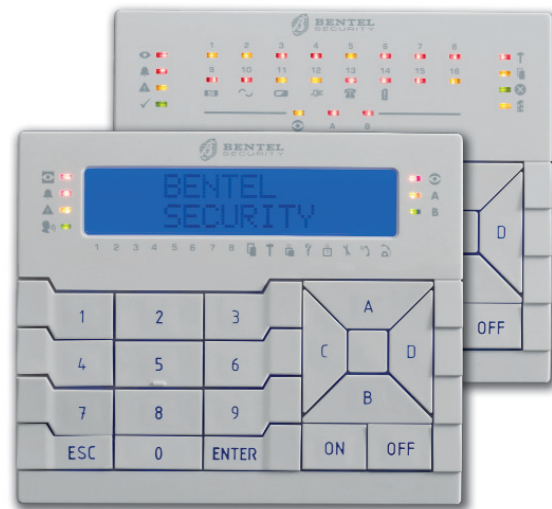

BENTEL
SECURITY

PREMIUM LINE KEYPADS

- Two versions: LCD, LED
- Blu display with regulation of the contrast to optimize the legibility in different conditions of environment's illumination
- Surface mounting and flush mounting with dedicated accessory BKP-BOX
- Key reader function thanks to a built in wireless key reader
- 3 programmable I/O
- Plug-in approach: electronic fixed on the cover
- Very simple and fast installation without cabling problems: terminals only on the back
- Easy to fix on the wall because of the integrated "bubble" accessory
- Continue adjustable volume

BENTEL
SECURITY

PREMIUM LINE

Bentel Security has developed the new Premium Line keypads in order to exceed the need for quality, reliability and accuracy in high profile installations.

The elegant and innovative design makes the Premium keypad adaptable to any interior décor, offering the possibility to choose between surface and flush mounting.

Premium, has an integrated Proxi Key reader function and 3 programmable I/O, it is without a doubt the most suitable keypad when it comes to integrating high-performance and unique design.

VALUE PROPOSITION

MAIN FEATURES

TWO VERSIONS: LCD, LED

LCD

- 2-line display, each consisting of 16 characters. The display shows the system programming and the alarm functions
- 7 LEDs for signalling
Behaviour: on, off, slow flashing, fast flashing
Colours: 3 red, 2 yellow, 2 green
- Display and back lighting colour: blue