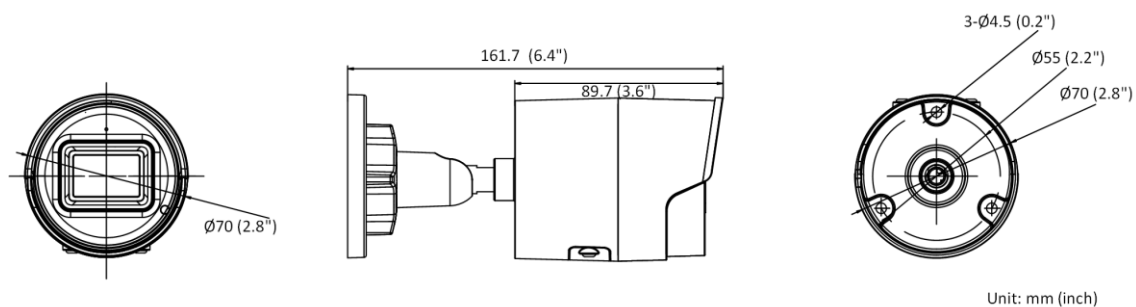

Startup and Operating Conditions	-30 °C to 60 °C (-22 °F to 140 °F). Humidity 95% or less (non-condensing)
Power Supply	12 VDC \pm 25%, reverse polarity protection PoE: (802.3af, 36 V to 57 V), Class 3
Power Consumption and Current	12 VDC, 0.5 A, max. 6 W PoE (802.3af, 36 V to 57 V), 0.2 A to 0.13 A, max. 7 W
Power Interface	\varnothing 5.5 mm coaxial power plug
Material	Aluminum alloy body IR cover: plastic
Camera Dimension	\varnothing 70 \times 161.7 mm (\varnothing 2.8" \times 6.4")
Package Dimension	216 \times 121 \times 118 mm (8.6" \times 4.8" \times 4.7")
Camera Weight	Approx. 490 g (1.1 lb.)
With Package Weight	Approx. 724 g (1.6 lb.)
Approval	
EMC	FCC (47 CFR Part 15, Subpart B); CE-EMC (EN 55032: 2015, EN 61000-3-2: 2014, EN 61000-3-3: 2013, EN 50130-4: 2011 +A1: 2014); RCM (AS/NZS CISPR 32: 2015); IC (ICES-003: Issue 6, 2016); KC (KN 32: 2015, KN 35: 2015)
Safety	UL (UL 60950-1); CB (IEC 60950-1:2005 + Am 1:2009 + Am 2:2013); CE-LVD (EN 60950-1:2005 + Am 1:2009 + Am 2:2013); BIS (IS 13252(Part 1):2010+A1:2013+A2:2015)
Environment	CE-RoHS (2011/65/EU); WEEE (2012/19/EU); Reach (Regulation (EC) No 1907/2006)
Protection	IP67 (IEC 60529-2013)

▪ Available Model

DS-2CD2023G2-I (2.8/4/6 mm)

DS-2CD2023G2-IU(2.8/4/6 mm)

▪ Dimension

- Accessory
- Optional

**DS-1280ZJ-XS
Junction Box**

Distributed by

**HIKVISION®****Headquarters**