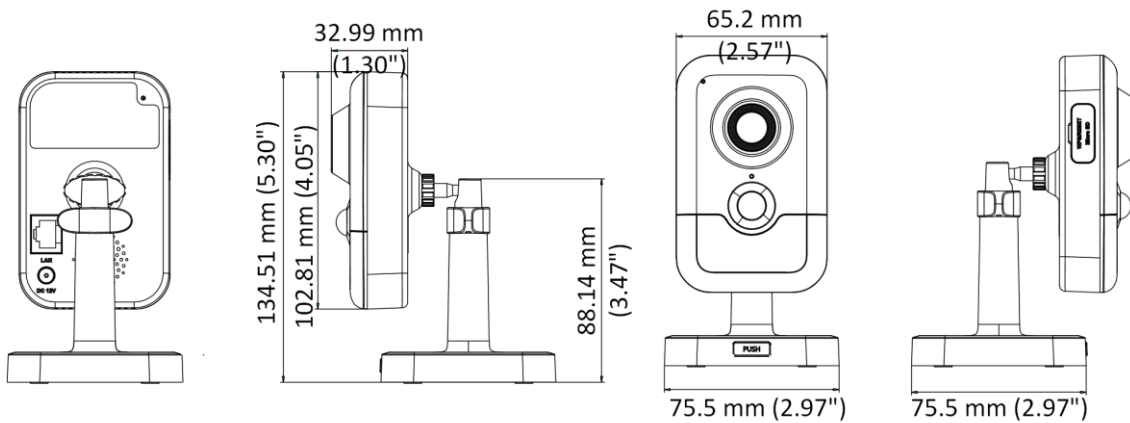

DS-2CD2423G0-IW 2 MP IR Fixed Cube Network Camera

- High quality imaging with 2 MP resolution
- Efficient H.265+ compression technology
- Clear imaging against strong back light due to 120 dB true WDR technology
- Provides real-time security via built-in two-way audio
- Detects human body through passive infrared is sensitive to body temperature (PIR)
- -W: Wi-Fi connection

Day/Night Switch	Day/Night/Auto/Schedule
Wi-Fi	
Frequency	2.412 GHz to 2.4835 GHz
Channel Bandwidth	20 M/40 M
Security	WPA, WPA2
Transfer Rate	11b: 11 Mbps 11g: 54 Mbps 11n: up to 150 Mbps
Wireless Range	50 m
Wireless Standards	IEEE 802.11b/g/n
Network	
Network Storage	Support MicroSD/SDHC/SDXC card (128 GB), local storage and NAS (NFS, SMB/CIFS), ANR
Simultaneous Live View	Up to 6 channels
User/Host	Up to 32 users. 3 levels: administrator, operator and user
Alarm Trigger	Motion detection, video tampering, network disconnected, IP address conflict, HDD full, HDD error, PIR, illegal login
Interface	
Communication Interface	1 RJ45 10M/100M self-adaptive Ethernet port
Audio	1 built-in mic, 1 built-in speaker, mono sound
On-board Storage	Built-in Micro SD/SDHC/SDXC slot, up to 128 GB
General	
Reset	Yes
Startup and Operating Conditions	-10 °C to +40 °C (14 °F to +104 °F), Humidity 95% or less (non-condensing)
Power Supply	12 VDC ± 25%, PoE (802.3af, class 3)
Power Consumption and Current	12 VDC, 0.5 A, max. 6 W, Ø5.5 mm coaxial plug power; PoE (802.3af, 36 V to 57 V), 0.2 A to 0.1 A, max. 7 W
Material	Plastic
Dimensions	102.8 mm × 65.2 mm × 32.6 mm (4.1" × 2.6" × 1.3")
Weight	Camera: Approx. 128 g (0.3 lb.)
Compression Standard	
H.264+	Main stream supports
H.265+	Main stream supports
Smart Feature-set	
Face Detection	Yes

▪ Available Model

DS-2CD2423G0-IW(2.8 mm, 4 mm)(W)

Dimension

Distributed by

HIKVISION®

Headquarters

No.555 Qianmo Road, Binjiang District,
Hangzhou 310051, China
T +86-571-8807-5998
overseasbusiness@hikvision.com